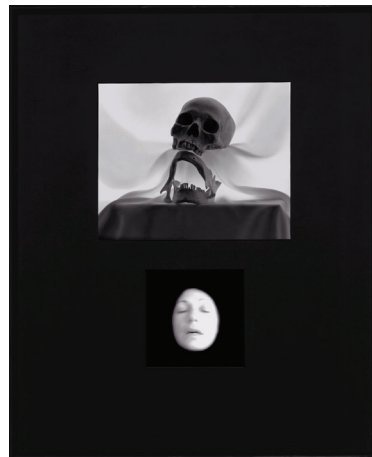

DISPOSSESSION #3, 1990-1992

framed composite gelatin silver prints, 47.25 x 38.5 inches
edition of 4